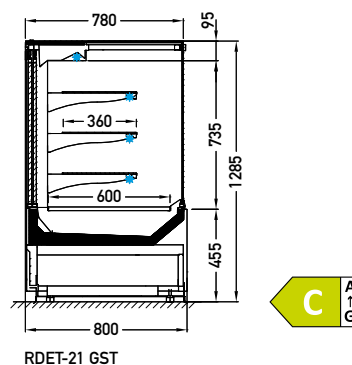

# Etna RDET-21 1400 GST

**Module:**

1400

**Refrigerant:**

R290

**Available options:**

- working temperature: from 4°C to 8°C
- electrical defrosting
- automatic evaporation of condensate
- electronic controller with temperature indicator
- **energy saving fans**
- exposition: 3 suspended glass shelves + bottom made of powder coated, zinc-coated metal plate
- shelves support and bottom shelf in grey colour RAL 7004
- back doors, sliding, double glazed
- **lighting – top and each shelf – energy-saving, LEDit, WW-2**
- sidewalls integrated glass, with screen printing

Etna RDET-21 1400 GST

**Cross sections:**

**GST** – glass | single, straight | tilt

**Available modules:** 0900 1400