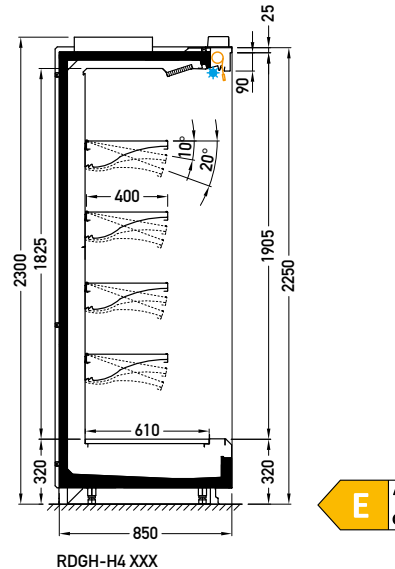

REMOTE → MULTIDECKS

Gerlach 2.0 RDGH-H4 1250

DVO | XXX

Gerlach 2.0 RDGH-H4 2500 DVO

Module:

1250

Refrigerant:

R744

Available options:

- working temperature: from 0°C to 2°C
- natural defrosting
- mechanical expansion valve for HFC; for R744 units electronic expansion valve
- 2 x NTC temperature probe
- siphoned condensate drains
- exposition: zinc-plated steel, powder coated in white (RAL 9003)
- 4 rows of suspended shelves, on shelves and on air inlet price holders 39 mm
- **lighting: top, LEDit, colour NW-4**
- color of the base – black (RAL 9005)
- grey PVC bumper on the front of the unit
- without sidewalls (optionally)
- mechanical night blind for version XXX

Cross sections:

DVO – door | double, straight (High Vision) | hinged
XXX – no glazing

Available modules: 1250 1875 2150 2500 3750