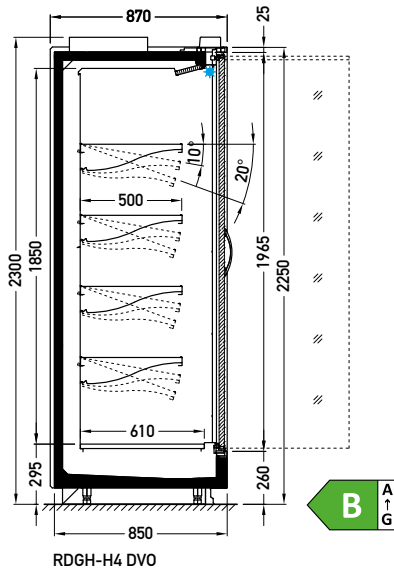

Available options:

- working temperature: from 0°C to 2°C
- natural defrosting
- mechanical expansion valve for HFC; for R744 units electronic expansion valve
- 2 x NTC temperature probe
- siphoned condensate drains
- exposition: zinc-plated steel, powder coated in white (RAL 9003)
- 4 rows of suspended shelves, on shelves and on air inlet price holders 39 mm
- **lighting: top, LEDit, colour NW-4**
- color of the base – black (RAL 9005)
- grey PVC bumper on the front of the unit
- without sidewalls (optionally)
- mechanical night blind for version XXX

Cross sections:

DVO – door | double, straight (High Vision) | hinged
XXX – no glazing

Available modules: 1250 1875 2150 2500 3750