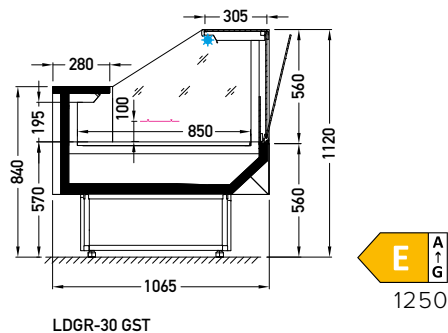

Grazia LDGR-30 GST

STANDARD FEATURES

- working temperature: from 0°C to 2°C
- refrigerant: R744
- electrical defrosting
- 2 x NTC temperature probe
- siphoned condensate drains
- exposition: zinc-plated steel, powder coated in white (RAL 9003)
- worktop: linen stainless steel
- perspex covers – 1250, 1875, 2500, 3750

OPTIONS

- electronic expansion valve
- LEDit lighting
- PVC floor profiles
- bumper
- sidewalls

Grazia LDGR-30 2500 GST

GST – glass | single, straight | tilt

AVAILABLE MODULES

1250 1875 2500 3750